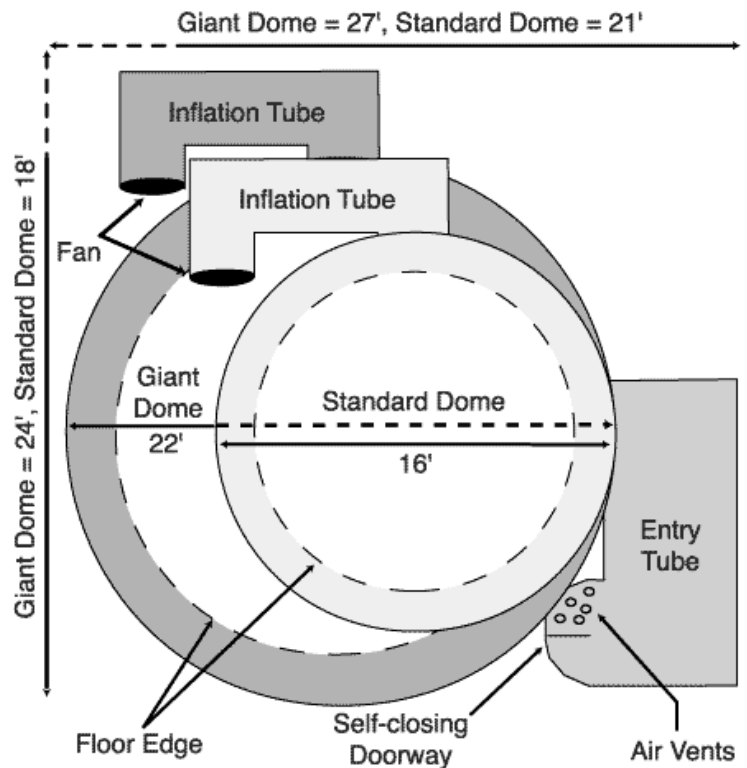

Standard Dome Dimensions

Diameter: 16 ft

Dome with Tunnels: 18 x 21 ft

Height: 10.5 ft

Minimum Room Size: 21 x 21 ft

Please note on the diagram to the right that we will be bringing a Standard Dome.

1. One school personnel must remain with students at all times.
2. The dome must be in a fairly quiet area.
3. The floor must be clean before the dome can be set up.
4. No part of the dome can touch walls/ceiling. A large room, library or gym is needed.
5. There must be at least two electrical outlets available. We will bring extension cords.
6. Students will be required to take off their shoes before entering the STARLAB.

*****Make sure you have been in contact with the Challenger Learning Center and received a schedule for the day!**

We will arrive approximately 30 minutes early to set up the lab.

The STARLAB presentation will last 45 minutes. This includes entering and exiting the STARLAB. The students will be given guidelines and safety information before entering the STARLAB. Entrance is via a tunnel that has a crawl space. If you have any students that will find this difficult (wheelchairs etc.) we can make alternate arrangements. Please notify the presenters. We ask that a teacher also enter the planetarium and stay for the duration of the show. Entry and exit during the show are not possible except in an emergency.