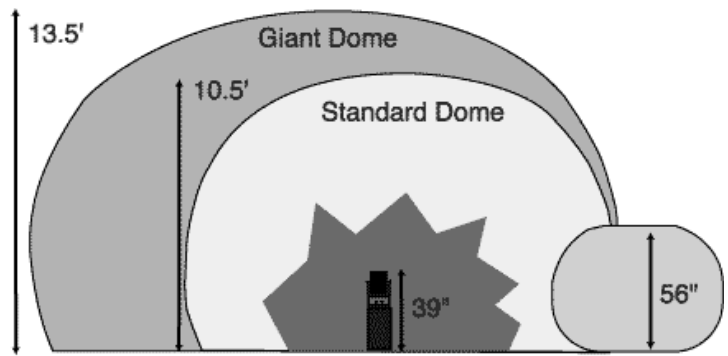

Standard Dome Dimensions

Diameter: 16 ft

Dome with Tunnels: 18 x 21 ft

Height: 10.5 ft

Minimum Room Size: 21 x 21 ft

Please note on the diagram to the right that we will be bringing a Standard Dome.

1. One school personnel must remain with students at all times.
2. The dome must be in a fairly quiet area.
3. The floor must be clean before the dome can be set up.
4. No part of the dome can touch walls/ceiling. A large room, library or gym is needed.
5. There must be at least two electrical outlets available. We will bring extension cords.
6. Students will be required to take off their shoes before entering the STARLAB.

*****Make sure you have been in contact with the Challenger Learning Center and received a schedule for the day!**

We will arrive approximately 30 minutes early to set up the lab.

The STARLAB presentation will last 45 minutes. This includes entering and exiting the STARLAB. The students will be given guidelines and safety information before entering the STARLAB. Entrance is via a tunnel that has a crawl space. If you have any students that will find this difficult (wheelchairs etc.) we can make alternate arrangements. Please notify the presenters. We ask that a teacher also enter the planetarium and stay for the duration of the show. Entry and exit during the show are not possible except in an emergency.